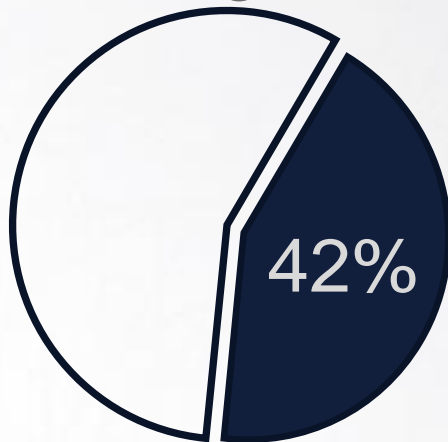

Population Age 18 - 44

Golden Triangle
Region

Mississippi