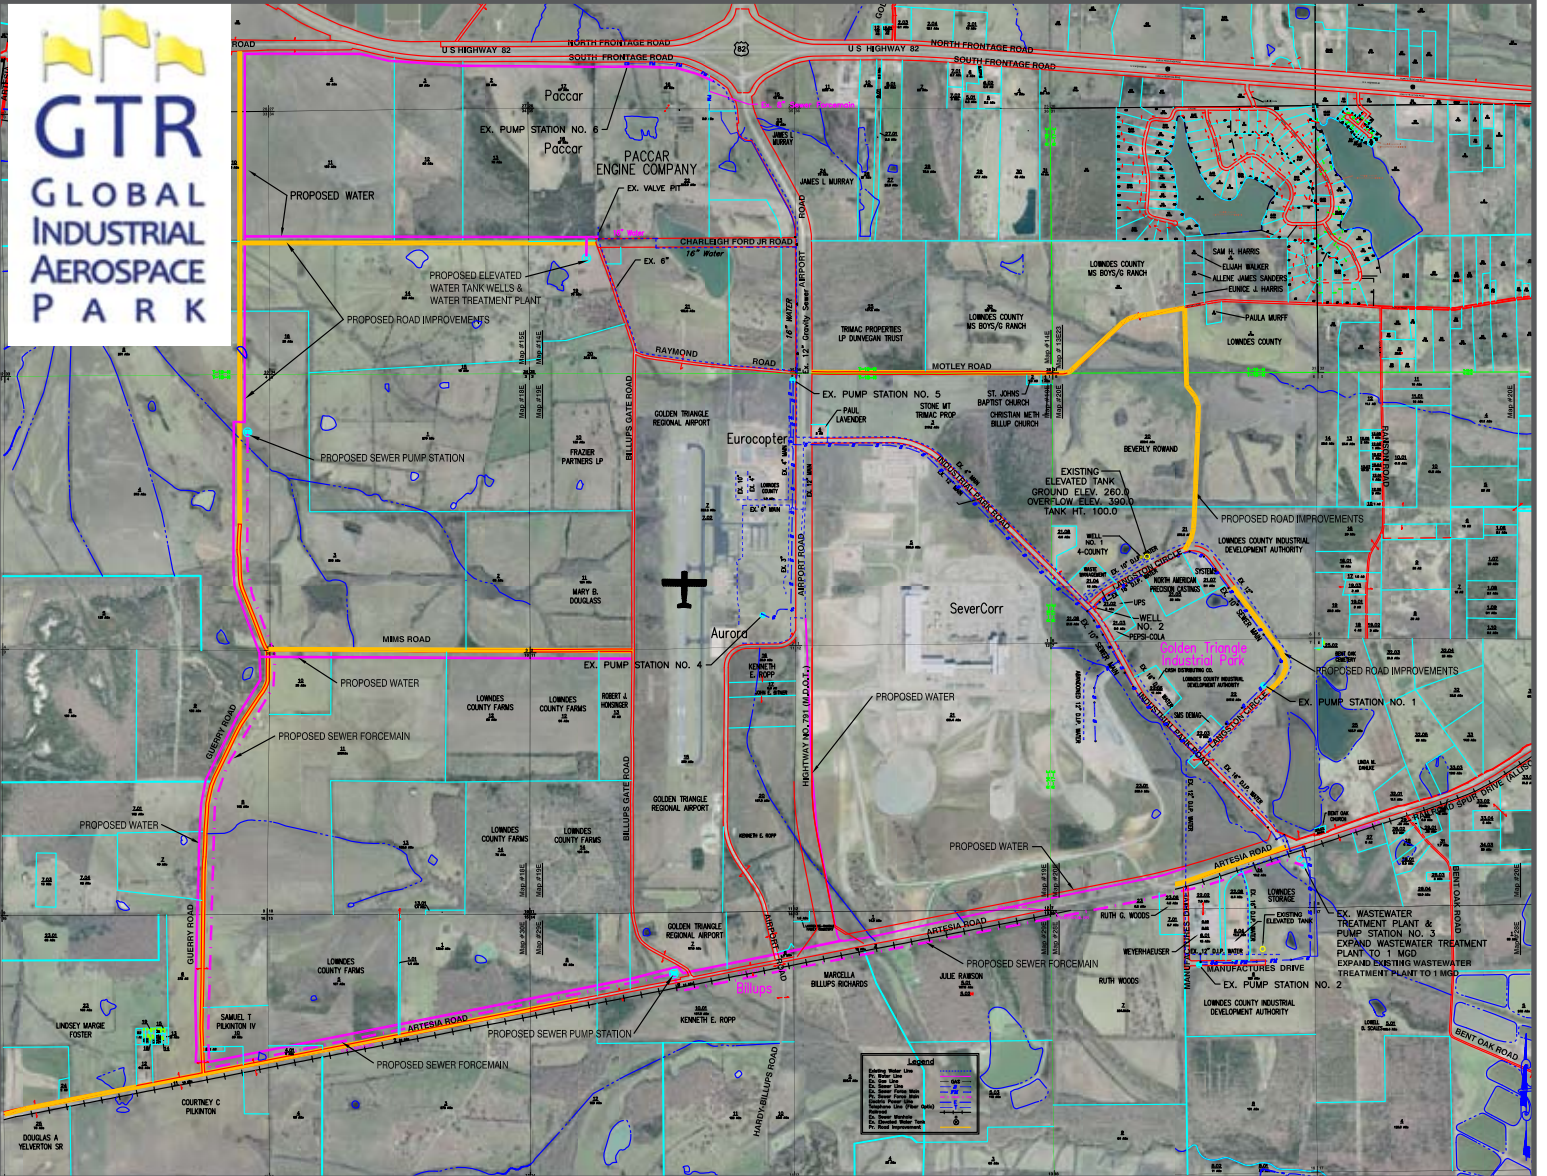

GTR

GLOBAL INDUSTRIAL AEROSPACE PARK

COLUMBUS, LOWNDES COUNTY, MISSISSIPPI

SEEING IS BELIEVING.
WWW.GTRAEROSPACEPARK.COM